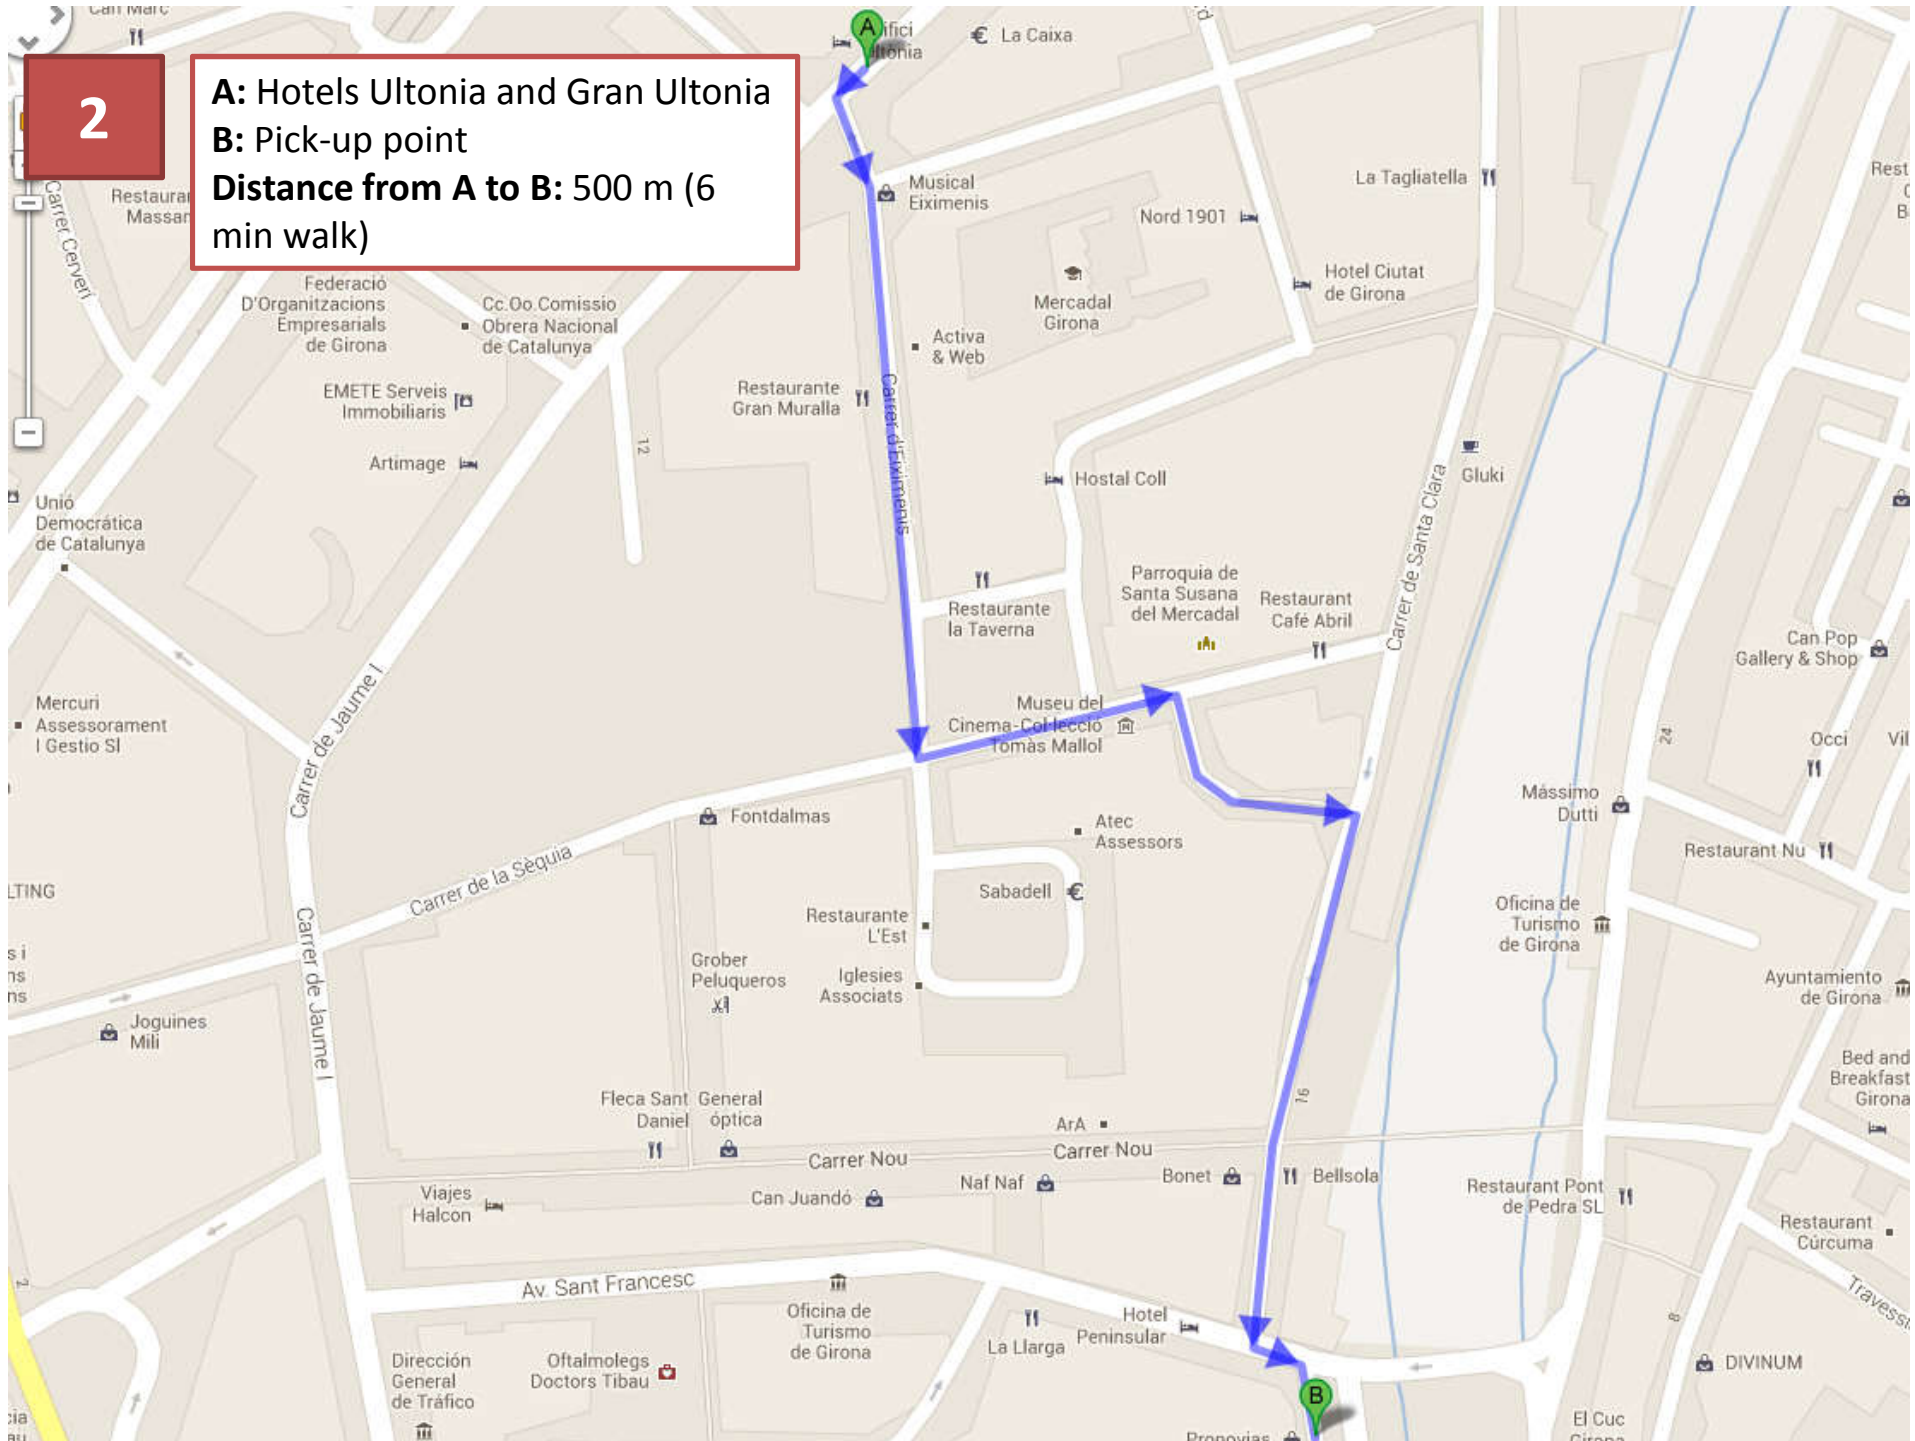

Pick-up Point

The pickup point will be at the Junction of Avinguda Sant Francesc (the street where Peninsular Hotel stands) and Plaça de Catalunya (Catalonia Square) at **08:30 hours**. Please be punctual since the bus will leave at 08:30 o'clock exactly. The bus will be identified with an IRTA sign in the front window.

1

A: Hotel Carlemany

B: Pick-up point

Distance from A to B: 650 m
(7 min walk)

2

A: Hotels Ultonia and Gran Ultonia
B: Pick-up point
Distance from A to B: 500 m (6 min walk)

3

A: Hotel Peninsular
B: Pick-up point
Distance from A to B: 35 m
(0,5 min walk)