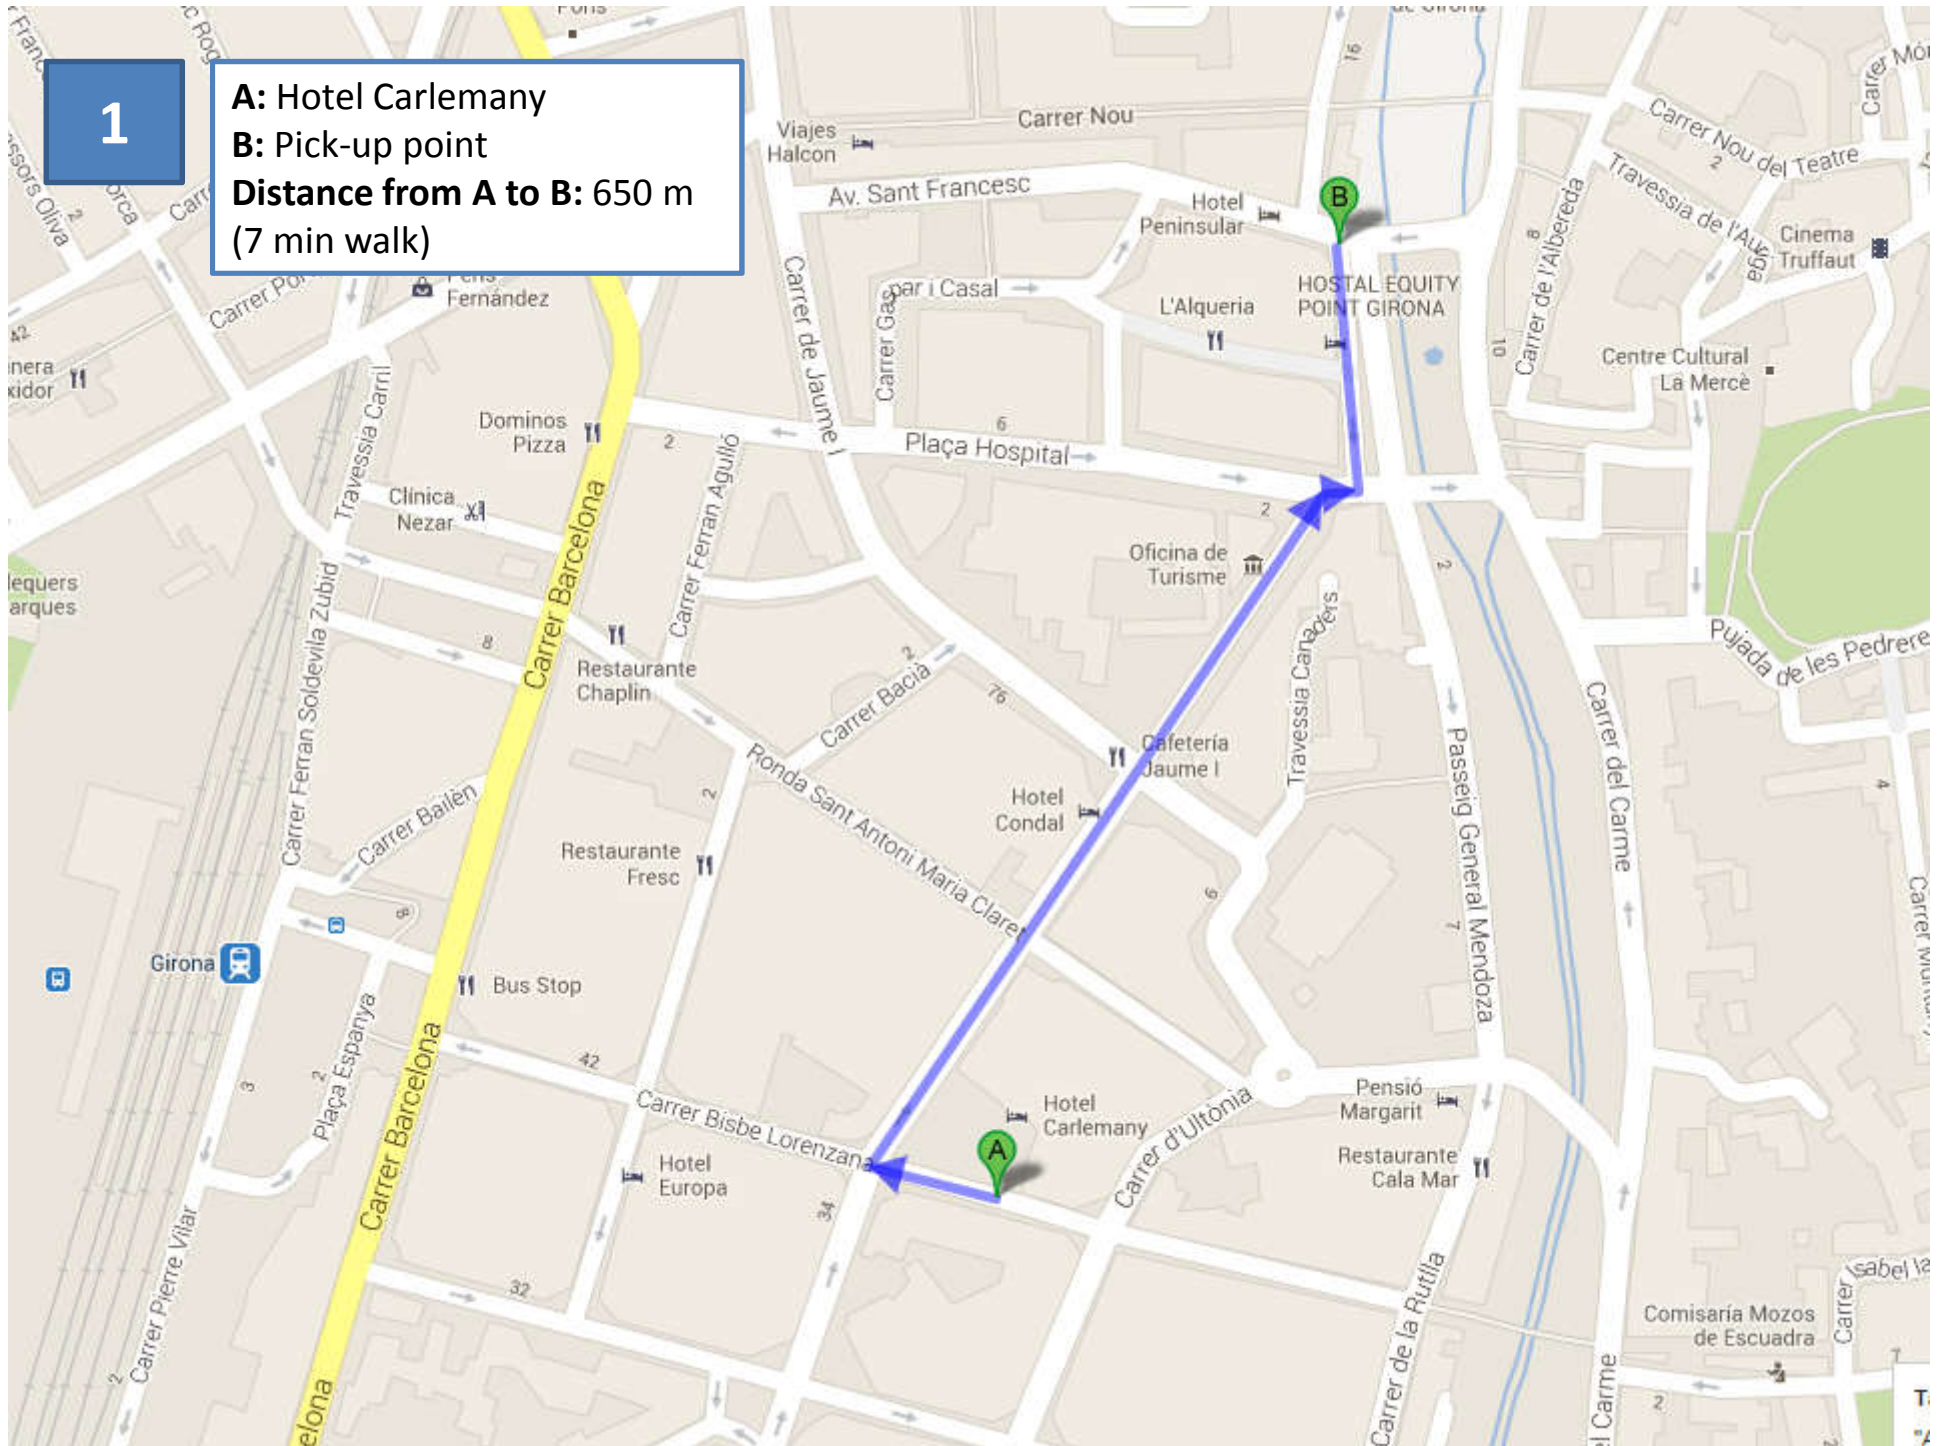

Pick-up Point

The pickup point will be at the Junction of Avinguda Sant Francesc (the street where Peninsular Hotel stands) and Plaça de Catalunya (Catalonia Square) at **08:30 hours**. Please be punctual since the bus will leave at 08:30 o'clock exactly. The bus will be identified with an IRTA sign in the front window.

1

A: Hotel Carlemany

B: Pick-up point

Distance from A to B: 650 m
(7 min walk)

2

A: Hotels Ultonia and Gran Ultonia
B: Pick-up point
Distance from A to B: 500 m (6 min walk)

3

A: Hotel Peninsular
B: Pick-up point
Distance from A to B: 35 m
(0,5 min walk)